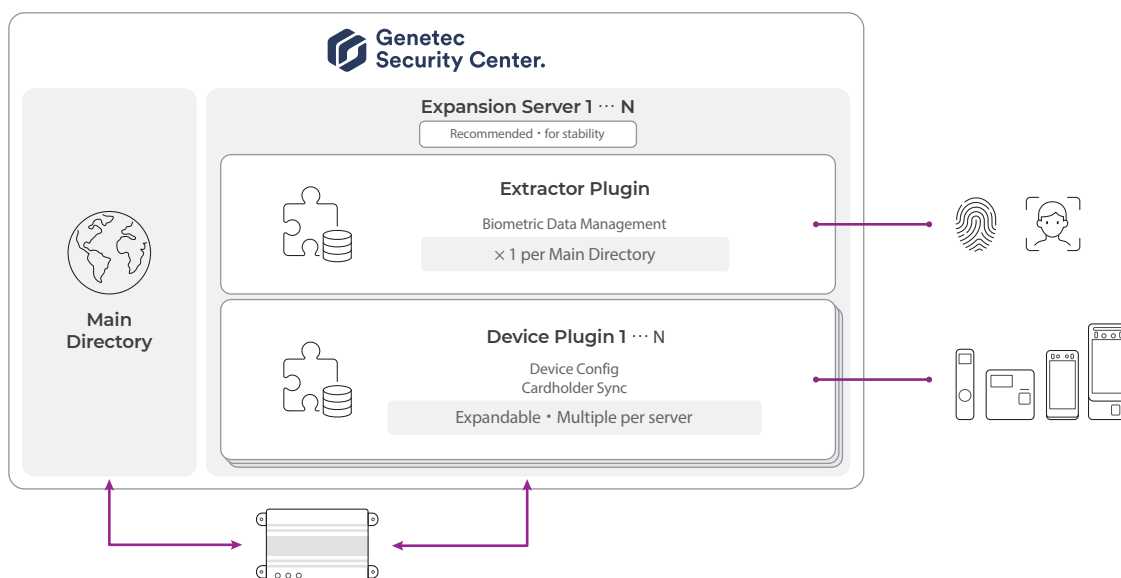

SUPREMA CERTIFIED INTEGRATION

Suprema Plugin for Genetec Security Center

A Genetec-certified Suprema Plugin that enables biometric authentication for access control using Suprema devices, while allowing device configuration and biometric enrollment directly within Genetec Security Center.

Key Features

| | |
|-----------------------------|---|
| Enable Biometrics | Enable biometric authentication (face and fingerprint) to Genetec Security Center for enhanced security. |
| Easy Enrollment | Enroll biometrics for Cardholders directly within Genetec Security Center — no additional software required. |
| Offline Resilience | Supports Cardholder authentication and door control in offline scenarios, with automatic offline events upload upon reconnection. |
| Multi-Factor Authentication | Combine biometrics with RFID cards, PINs, or QR codes for flexible multi-factor authentication within Genetec Security Center. |

System Configuration

System Environment

- Genetec Security Center v5.11.3
- Genetec Synergis Software/ Cloud link v11.2.0 or later

Supported Device List

| | | | | |
|---|---|---|---|---|
|  |  |  |  |  |
| AI-powered Biometric Terminal BioStation 3 Max | Facial Authentication Device BioEntry W3 | Facial Authentication Device BioStation 3 | Facial and Fingerprint Authentication Device FaceStation F2 | IP Based Outdoor Fingerprint Device BioStation 2a |
|  |  |  |  |  |
| Versatile Intelligent Device X-Station 2 | Outdoor IP Fingerprint Device BioLite N2 | Outdoor IP Fingerprint Device BioEntry W2 | Outdoor IP Fingerprint Device BioEntry P2 | Outdoor Compact RFID Device XPass 2 |